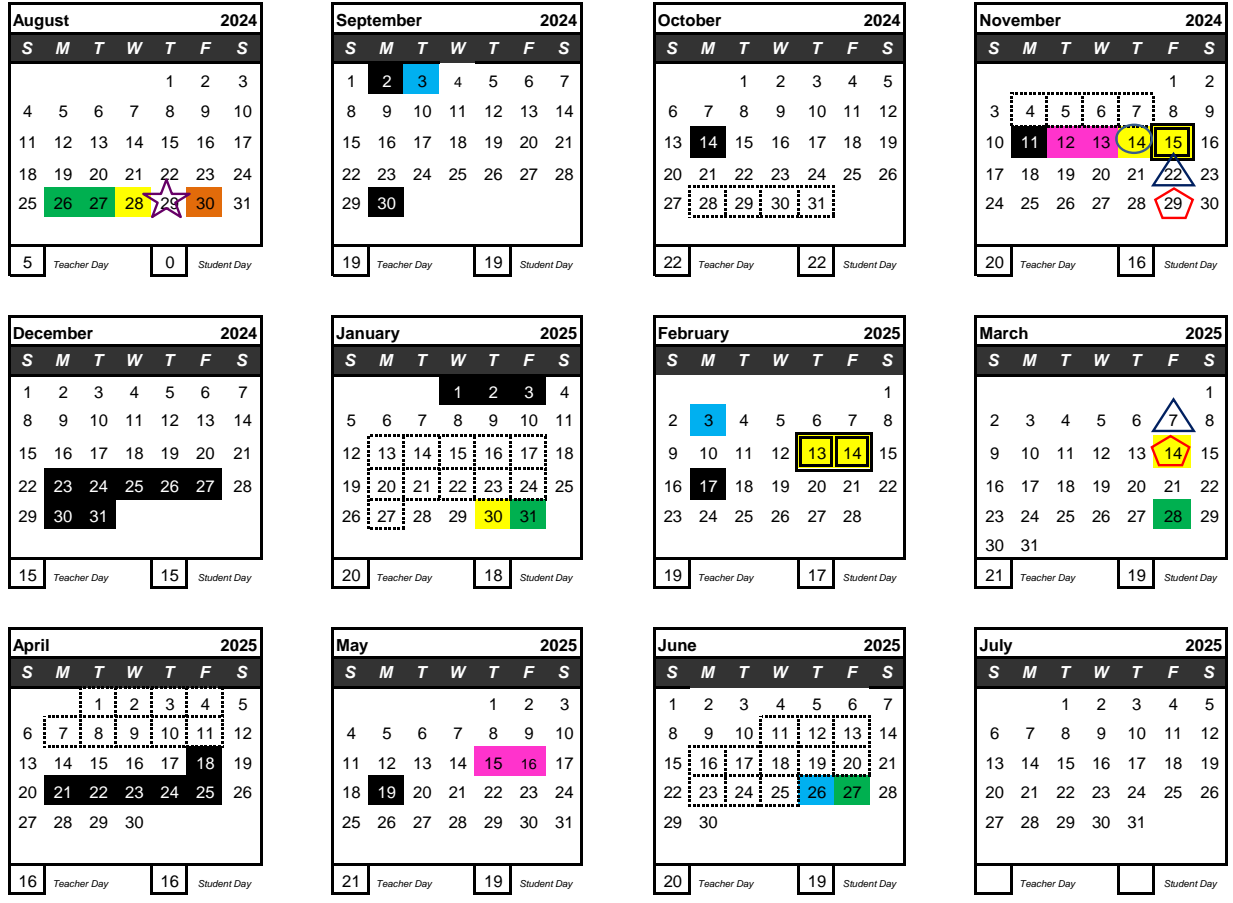

School of Hope

2024-2025 Calendar

■ Start/End
 ■ Organizational Days
 ■ Day-in-Lieu
 ■ Article 8.6.1 PD Day
 ○ ECCS Support Staff PD Day
■ Non-Instructional (PD) Day
□ Teachers' Convention/ATA Day
■ Holiday
★ Mission & Ministry Day
□ Diploma Exams
◊ K-6 Report Cards go Home
△ Cut off date for K-6 Report cards

Approved March 19, 2024

Important Dates

August 23	Administrator's Meeting
August 26	Organizational Day
August 27	Organizational Day
August 28	Professional Development Day
August 29	Mission & Ministry Day
August 30	Article 8.6.1 PD Day
September 2	Labour Day
September 30	National Truth and Reconciliation Day
October 14	Thanksgiving
November 11	Remembrance Day
November 12	Day in Lieu
November 13	Day in Lieu
November 14	Professional Development Day
November 15	ATA Day
November 22	Cut off for K-6 Report Cards
November 29	K-6 Report cards go home
Dec 23-Jan 3	Christmas Break
January 30	Professional Development Day
January 31	Organizational Day
February 3	First Day of Second Semester
February 13-14	Teacher's Convention - No School
February 17	Family Day
March 7	Cut off for K-6 Report Cards
March 14	Professional Development Day
March 14	K-6 Report cards go home
March 28	Organizational Day
April 18	Good Friday
April 21	Easter Monday
April 22-25	Easter Break
May 15	Day in Lieu
May 16	Day in Lieu
May 19	Victoria Day
June 26	Last day of School for Students
June 27	Organizational Day

Operational Days

Operational Days refer to any day when schools are open and staff are required to be there.

Student, Non-Instructional, Organizational & Operational Days

	Student Days	Prof/Org Days	ATA Days	Days In Lieu	Oper. Days
August	0	5			5
September	19				19
October	22				22
November	16	1	1	2	20
December	15				15
January	18	2			20
February					
Semester 1 Subtotal	90	8	1	2	101
February	17		2		19
March	19	2			21
April	16				16
May	19			2	21
June	19	1			20
Semester 2 Subtotal	90	3	2	2	97
Totals	180	11	3	4	198